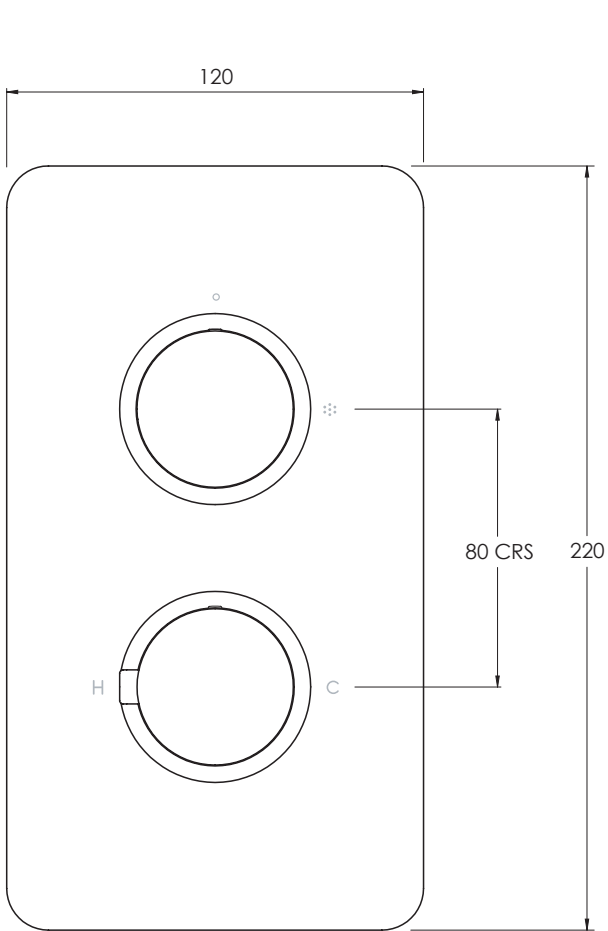

**COALBROOK**

**DC3001**

CONCEALED SHOWER VALVE  
- 1 OUTLET

DATE: 03/09/19

REVISION: A

SEE DRAWING: CO3001 - 1 OUTLET C-BOX

DIMENSIONS IN MILLIMETRES

WHILST EVERY EFFORT IS MADE TO ENSURE THE ACCURACY OF THESE DATA SHEETS THEY ARE SUBJECT TO CHANGE WITHOUT NOTICE AS PART OF THE COMPANY'S PRODUCT DEVELOPMENT PROCESS