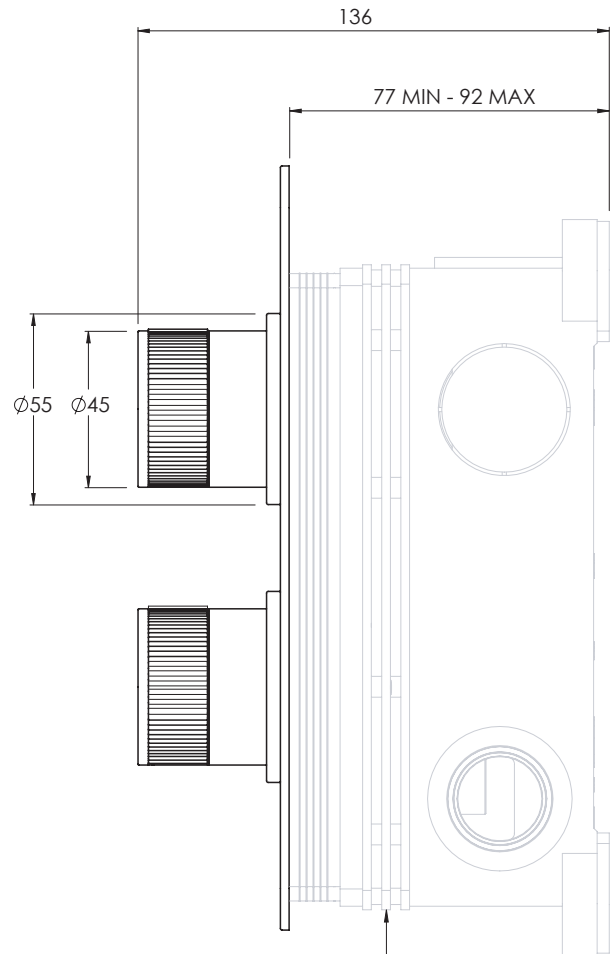

**COALBROOK**

**DC3001**

CONCEALED SHOWER VALVE  
- 1 OUTLET

DATE: 03/09/19

REVISION: A

SEE DRAWING: CO3001 - 1 OUTLET C-BOX

DIMENSIONS IN MILLIMETRES

WHILST EVERY EFFORT IS MADE TO ENSURE THE ACCURACY OF THESE DATA SHEETS THEY ARE SUBJECT TO CHANGE WITHOUT NOTICE AS PART OF THE COMPANY'S PRODUCT DEVELOPMENT PROCESS